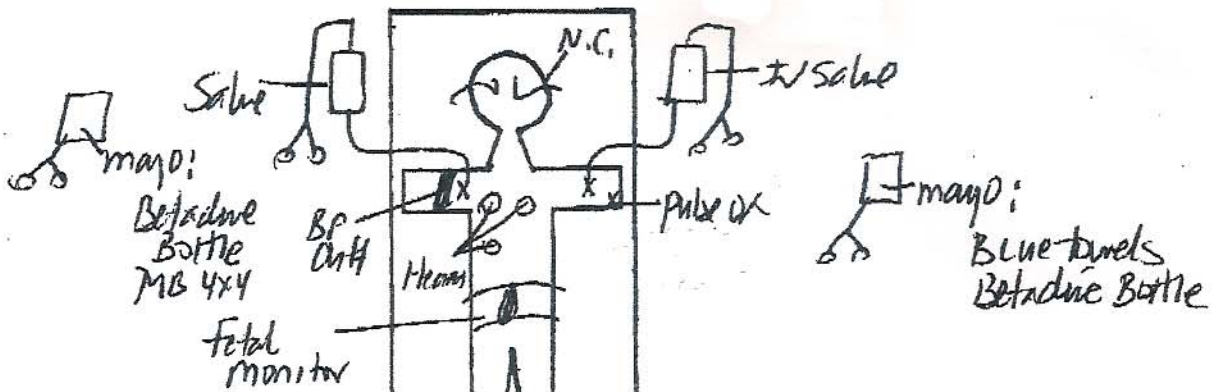

MB 4x4  
Saline tubing  
Yellow  
BDWN

EPISODE: 22

Foley KIT

LEGS reversed

Lidocaine Bottle  
Small saline  
stickers  
Saline BAG

mayo:  
Suture tray  
Blue towels  
Bag 10cc syring

TRAUMA ONE

Baby Warmer